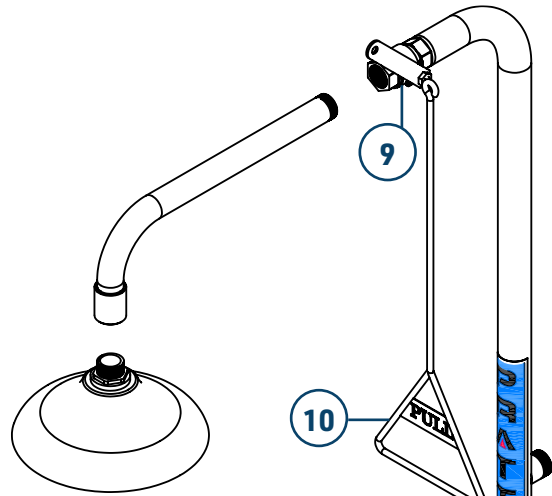

## FEATURES

- Shower stanchion and fittings are 304SS
- ABS Chemical/Impact Resistant Shower Head
- Stainless Steel Eye Wash Bowl
- Hand and Foot Operated via Push Handle, Foot Treadle and Pull Rod
- Stainless Steel Eyewash Assembly with Rubber Cups

# SPARE PARTS

1	570027	PRATT EYE & FACE WASH NOZZLE YELLOW ABS PLASTIC SUITS ALL ELITE EYEWASH
1A	570029	PRATT DUST CAP ABS PLASTIC TO SUIT EYE & FACE WASH NOZZLE
1B	570030	PRATT SS304 SCREWS PACK OF 6 TO SUIT EYE & FACE WASH NOZZLE
1C	570031	PRATT AERATOR SUITS ALL EYE & FACE WASH INC. WASHER
1D	570032	PRATT 304 STAINLESS STEEL RING SUITS EYE & FACE WASH AERATOR
2	570003	PRATT EYEWASH NOZZLE ASSEMBLY S/STEEL WITH RUBBER EYECUP SUITS ALL ELITE EYEWASH
2A 3B	570018	PRATT AERATOR SUITS ALL ELITE AND ECONOMY EYEWASH
2B	570017	PRATT RUBBER EYEWASH CUP WITH YELLOW DUST CAP SUITS ALL ELITE EYEWASH
2C	570028	PRATT 304 STAINLESS STEEL RING SUITS EYEWASH AERATOR
3	570004	PRATT EYEWASH NOZZLE ASSEMBLY S/STEEL WITH YELLOW DUST CAP SUITS SE693 AND FTL EYEWASH
3A	570023	PRATT YELLOW DUST CAPS PLASTIC SUITS SE693 AND FTL EYEWASH
4	570006	PRATT S/STEEL EYEWASH BOWL SUITS ALL ELITE EYEWASH
5	570010	PRATT S/STEEL PUSH HANDLE FOR 570012 S/STEEL BALL VALVE SUITS ALL ELITE EYEWASH
6	570012	PRATT 15MM S/STEEL BALL VALVE FOR 570010 S/STEEL PUSH HANDLE SUITS ALL ELITE EYEWASH
7	570020	PRATT S/STEEL FOOT TREADLE SILVER SUITS ALL ELITE EYEWASH
8	570024	PRATT BLACK WASHER FOR STANCHION JOINT SUITS ALL ELITE SHOWERS
9	570014	PRATT 25mm S/STEEL BALL VALVE WITH LEVER ARM SUITS ALL ELITE SHOWERS
10	570016	PRAT S/STEEL PULL ROD SILVER SUITS ALL ELITE SHOWERS
11	570007	PRATT ABS PLASTIC SHOWER HEAD WITH SWIRLTEC NOZZLE SUITS ALL ELITE SHOWERS
12	570008	PRATT S/STEEL SHOWER HEAD WITH SWIRLTEC NOZZLE SUITS SE693