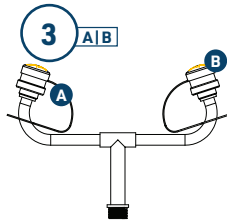

# SPARE PARTS

1	570027	PRATT EYE & FACE WASH NOZZLE YELLOW ABS PLASTIC SUITS ALL ELITE EYEWASH
1A	570029	PRATT DUST CAP ABS PLASTIC TO SUIT EYE & FACE WASH NOZZLE
1B	570030	PRATT SS304 SCREWS PACK OF 6 TO SUIT EYE & FACE WASH NOZZLE
1C	570031	PRATT AERATOR SUITS ALL EYE & FACE WASH INC. WASHER
1D	570032	PRATT 304 STAINLESS STEEL RING SUITS EYE & FACE WASH AERATOR
2	570003	PRATT EYEWASH NOZZLE ASSEMBLY S/STEEL WITH RUBBER EYECUP SUITS ALL ELITE EYEWASH
2A 3B	570018	PRATT AERATOR SUITS ALL ELITE AND ECONOMY EYEWASH
2B	570017	PRATT RUBBER EYEWASH CUP WITH YELLOW DUST CAP SUITS ALL ELITE EYEWASH
2C	570028	PRATT 304 STAINLESS STEEL RING SUITS EYEWASH AERATOR
3	570004	PRATT EYEWASH NOZZLE ASSEMBLY S/STEEL WITH YELLOW DUST CAP SUITS SE693 AND FTL EYEWASH
3A	570023	PRATT YELLOW DUST CAPS PLASTIC SUITS SE693 AND FTL EYEWASH
4	570006	PRATT S/STEEL EYEWASH BOWL SUITS ALL ELITE EYEWASH
5	570010	PRATT S/STEEL PUSH HANDLE FOR 570012 S/STEEL BALL VALVE SUITS ALL ELITE EYEWASH
6	570012	PRATT 15MM S/STEEL BALL VALVE FOR 570010 S/STEEL PUSH HANDLE SUITS ALL ELITE EYEWASH
7	570020	PRATT S/STEEL FOOT TREADLE SILVER SUITS ALL ELITE EYEWASH
8	570024	PRATT BLACK WASHER FOR STANCHION JOINT SUITS ALL ELITE SHOWERS
9	570014	PRATT 25mm S/STEEL BALL VALVE WITH LEVER ARM SUITS ALL ELITE SHOWERS
10	570016	PRAT S/STEEL PULL ROD SILVER SUITS ALL ELITE SHOWERS
11	570007	PRATT ABS PLASTIC SHOWER HEAD WITH SWIRLTEC NOZZLE SUITS ALL ELITE SHOWERS
12	570008	PRATT S/STEEL SHOWER HEAD WITH SWIRLTEC NOZZLE SUITS SE693