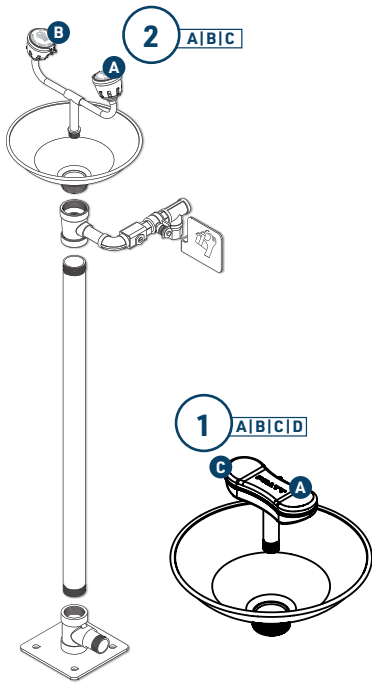

## FEATURES

- Shower stanchion and fittings are 304SS
- ABS Chemical/Impact Resistant Shower Head
- Stainless Steel Eye Wash Bowl
- Hand and Foot Operated via Push Handle, Foot Treadle and Pull Rod
- Stainless Steel Eyewash Assembly with Rubber Cups

# SPARE PARTS

1	570027	PRATT EYE & FACE WASH NOZZLE YELLOW ABS PLASTIC SUITS ALL ELITE EYEWASH
1A	570029	PRATT DUST CAP ABS PLASTIC TO SUIT EYE & FACE WASH NOZZLE
1B	570030	PRATT SS304 SCREWS PACK OF 6 TO SUIT EYE & FACE WASH NOZZLE
1C	570031	PRATT AERATOR SUITS ALL EYE & FACE WASH INC. WASHER
1D	570032	PRATT 304 STAINLESS STEEL RING SUITS EYE & FACE WASH AERATOR
2	570003	PRATT EYEWASH NOZZLE ASSEMBLY S/STEEL WITH RUBBER EYECUP SUITS ALL ELITE EYEWASH
2A 3B	570018	PRATT AERATOR SUITS ALL ELITE AND ECONOMY EYEWASH
2B	570017	PRATT RUBBER EYEWASH CUP WITH YELLOW DUST CAP SUITS ALL ELITE EYEWASH
2C	570028	PRATT 304 STAINLESS STEEL RING SUITS EYEWASH AERATOR
3	570004	PRATT EYEWASH NOZZLE ASSEMBLY S/STEEL WITH YELLOW DUST CAP SUITS SE693 AND FTL EYEWASH
3A	570023	PRATT YELLOW DUST CAPS PLASTIC SUITS SE693 AND FTL EYEWASH
4	570006	PRATT S/STEEL EYEWASH BOWL SUITS ALL ELITE EYEWASH
5	570010	PRATT S/STEEL PUSH HANDLE FOR 570012 S/STEEL BALL VALVE SUITS ALL ELITE EYEWASH
6	570012	PRATT 15MM S/STEEL BALL VALVE FOR 570010 S/STEEL PUSH HANDLE SUITS ALL ELITE EYEWASH
7	570020	PRATT S/STEEL FOOT TREADLE SILVER SUITS ALL ELITE EYEWASH
8	570024	PRATT BLACK WASHER FOR STANCHION JOINT SUITS ALL ELITE SHOWERS
9	570014	PRATT 25mm S/STEEL BALL VALVE WITH LEVER ARM SUITS ALL ELITE SHOWERS
10	570016	PRAT S/STEEL PULL ROD SILVER SUITS ALL ELITE SHOWERS
11	570007	PRATT ABS PLASTIC SHOWER HEAD WITH SWIRLTEC NOZZLE SUITS ALL ELITE SHOWERS
12	570008	PRATT S/STEEL SHOWER HEAD WITH SWIRLTEC NOZZLE SUITS SE693